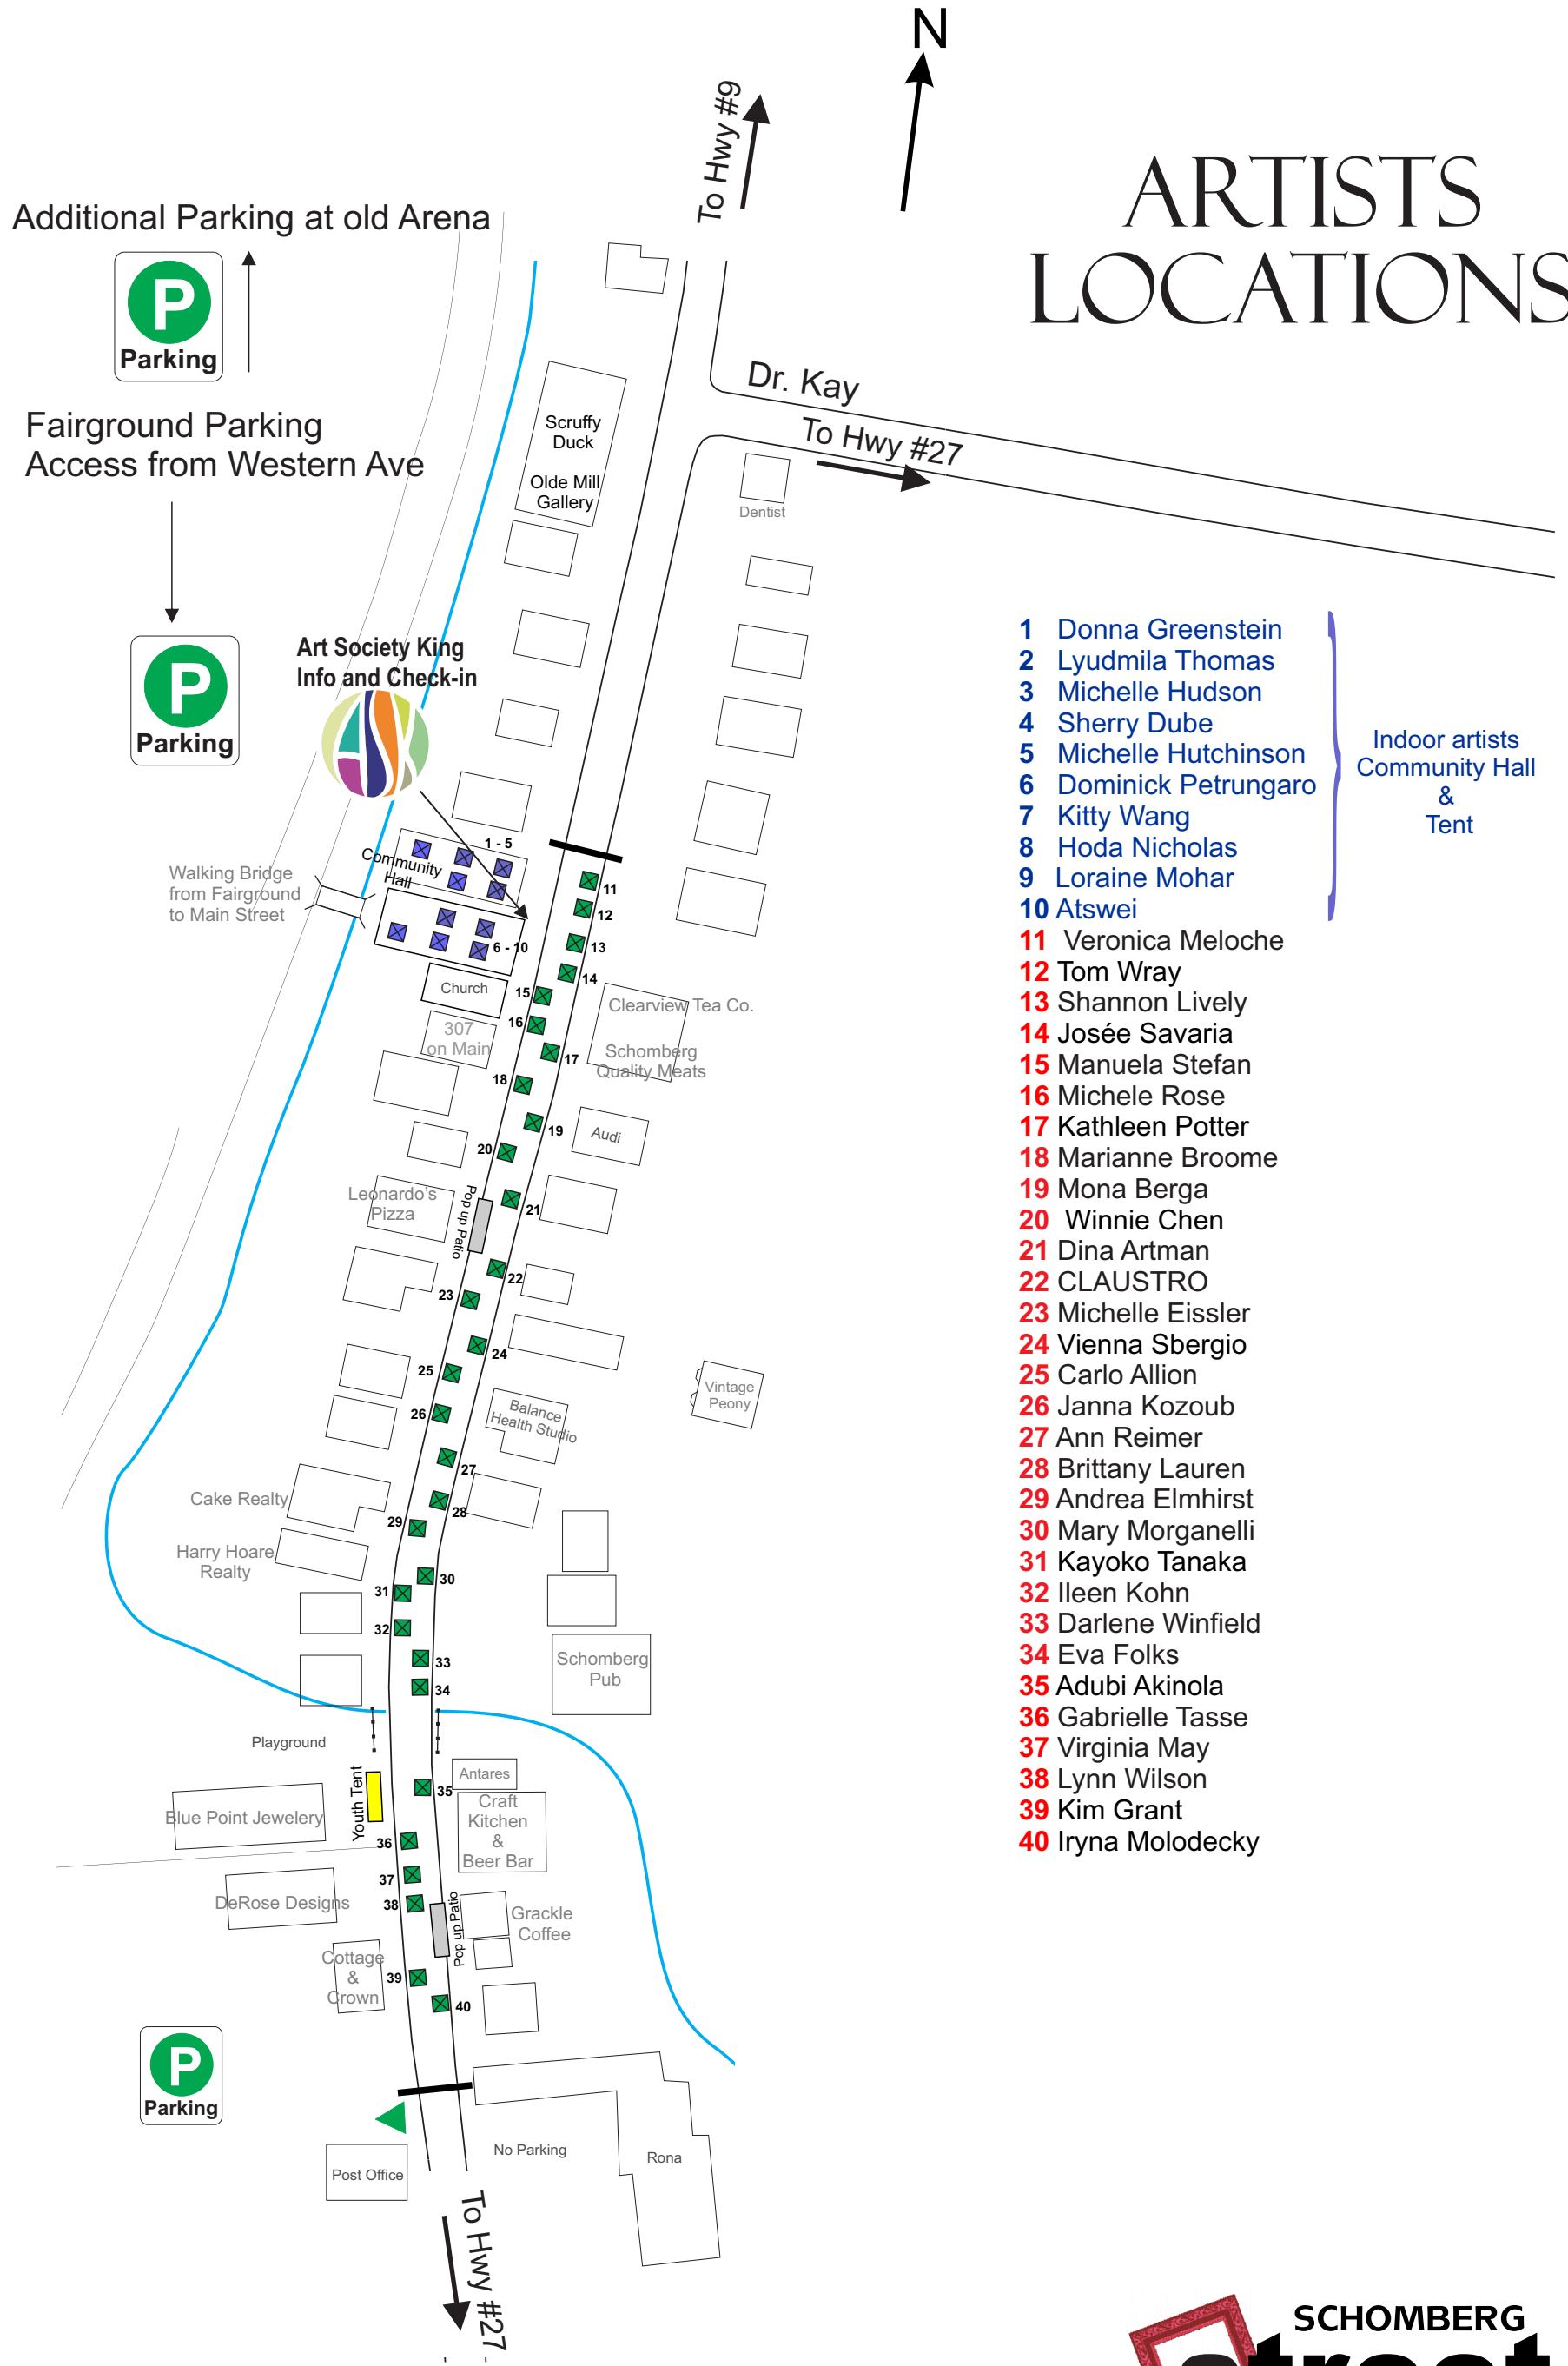

# ARTISTS LOCATIONS

- 1 Donna Greenstein
  - 2 Lyudmila Thomas
  - 3 Michelle Hudson
  - 4 Sherry Dube
  - 5 Michelle Hutchinson
  - 6 Dominick Petrunaro
  - 7 Kitty Wang
  - 8 Hoda Nicholas
  - 9 Loraine Mohar
  - 10 Atswei
  - 11 Veronica Meloche
  - 12 Tom Wray
  - 13 Shannon Lively
  - 14 Josée Savaria
  - 15 Manuela Stefan
  - 16 Michele Rose
  - 17 Kathleen Potter
  - 18 Marianne Broome
  - 19 Mona Berga
  - 20 Winnie Chen
  - 21 Dina Artman
  - 22 CLAUSTRO
  - 23 Michelle Eissler
  - 24 Vienna Sbergio
  - 25 Carlo Allion
  - 26 Janna Kozoub
  - 27 Ann Reimer
  - 28 Brittany Lauren
  - 29 Andrea Elmhirst
  - 30 Mary Morganelli
  - 31 Kayoko Tanaka
  - 32 Ileen Kohn
  - 33 Darlene Winfield
  - 34 Eva Folks
  - 35 Adubi Akinola
  - 36 Gabrielle Tasse
  - 37 Virginia May
  - 38 Lynn Wilson
  - 39 Kim Grant
  - 40 Iryna Molodecky
- } Indoor artists  
Community Hall  
&  
Tent

MAIN STREET SCHOMBERG

2022